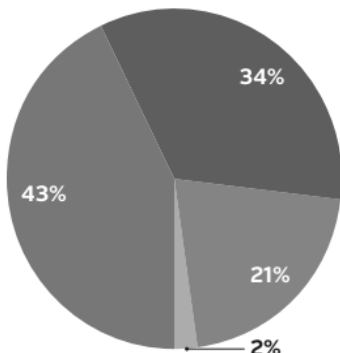

The average household income of a family of four receiving a scholarship is less than $37,000 a year.

- Household Income $26,500 or less
- Household Income $26,501 to $49,999
- Household Income $50,000 to $74,999
- Household Income $75,000 and more